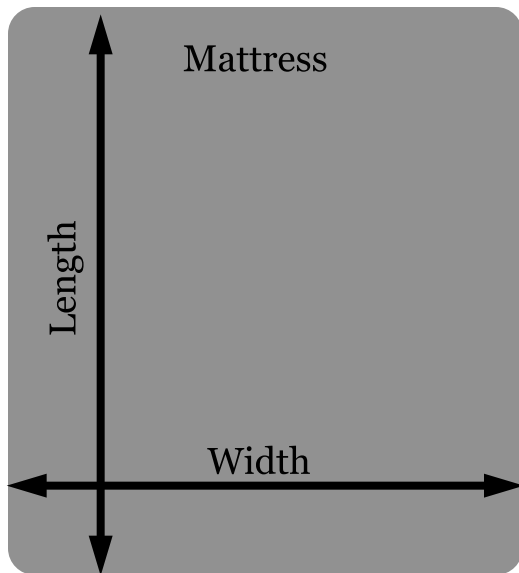

Return Size _____

Helpful things to bring to the store with you:

- * Measurements
- * Paint Samples
- * Fabric Swatches
- * Pictures

The Curtain Store

261 E. Central Street, Franklin, MA (508)553-9990

Bed Covering Worksheet

Bed should have sheets, mattress pad, blankets, etc.... on it when measuring.

BED COVERING on STANDARD FRAME

Width of Mattress _____

Length of Mattress _____

A - Mattress Depth _____

B - Comforter / Cover Drop _____