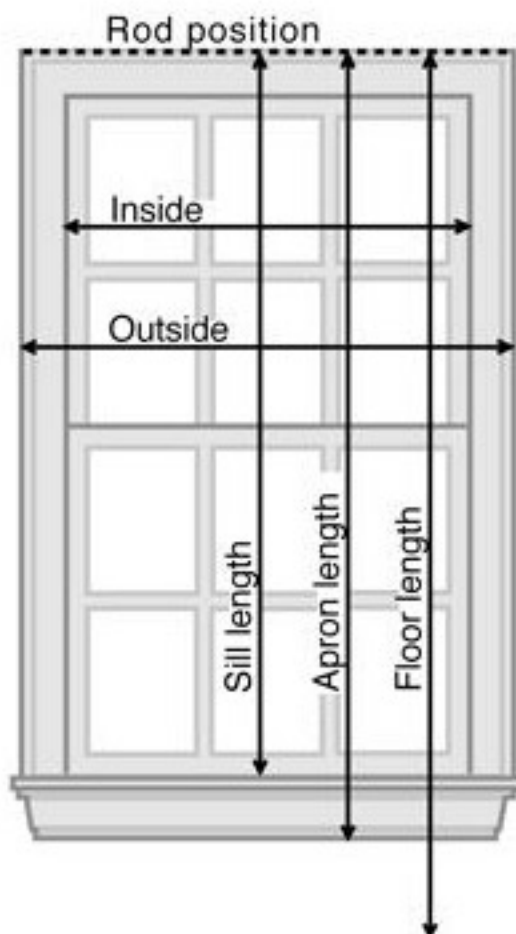

The Curtain Store

261 E. Central Street, Franklin, MA (508)553-9990

Write down the following measurements when planning for curtains:

Rod Face Width (outside) _____ Room _____

Finished Length _____ # of Windows _____

Return Size _____

Helpful things to bring to the store with you:

- * Measurements
- * Paint Samples
- * Fabric Swatches
- * Pictures

The Curtain Store

261 E. Central Street, Franklin, MA (508)553-9990

Bed Covering Worksheet

Bed should have sheets, mattress pad, blankets, etc.... on it when measuring.

BED COVERING on STANDARD FRAME

Width of Mattress _____

Length of Mattress _____

A - Mattress Depth _____

B - Comforter / Cover Drop _____